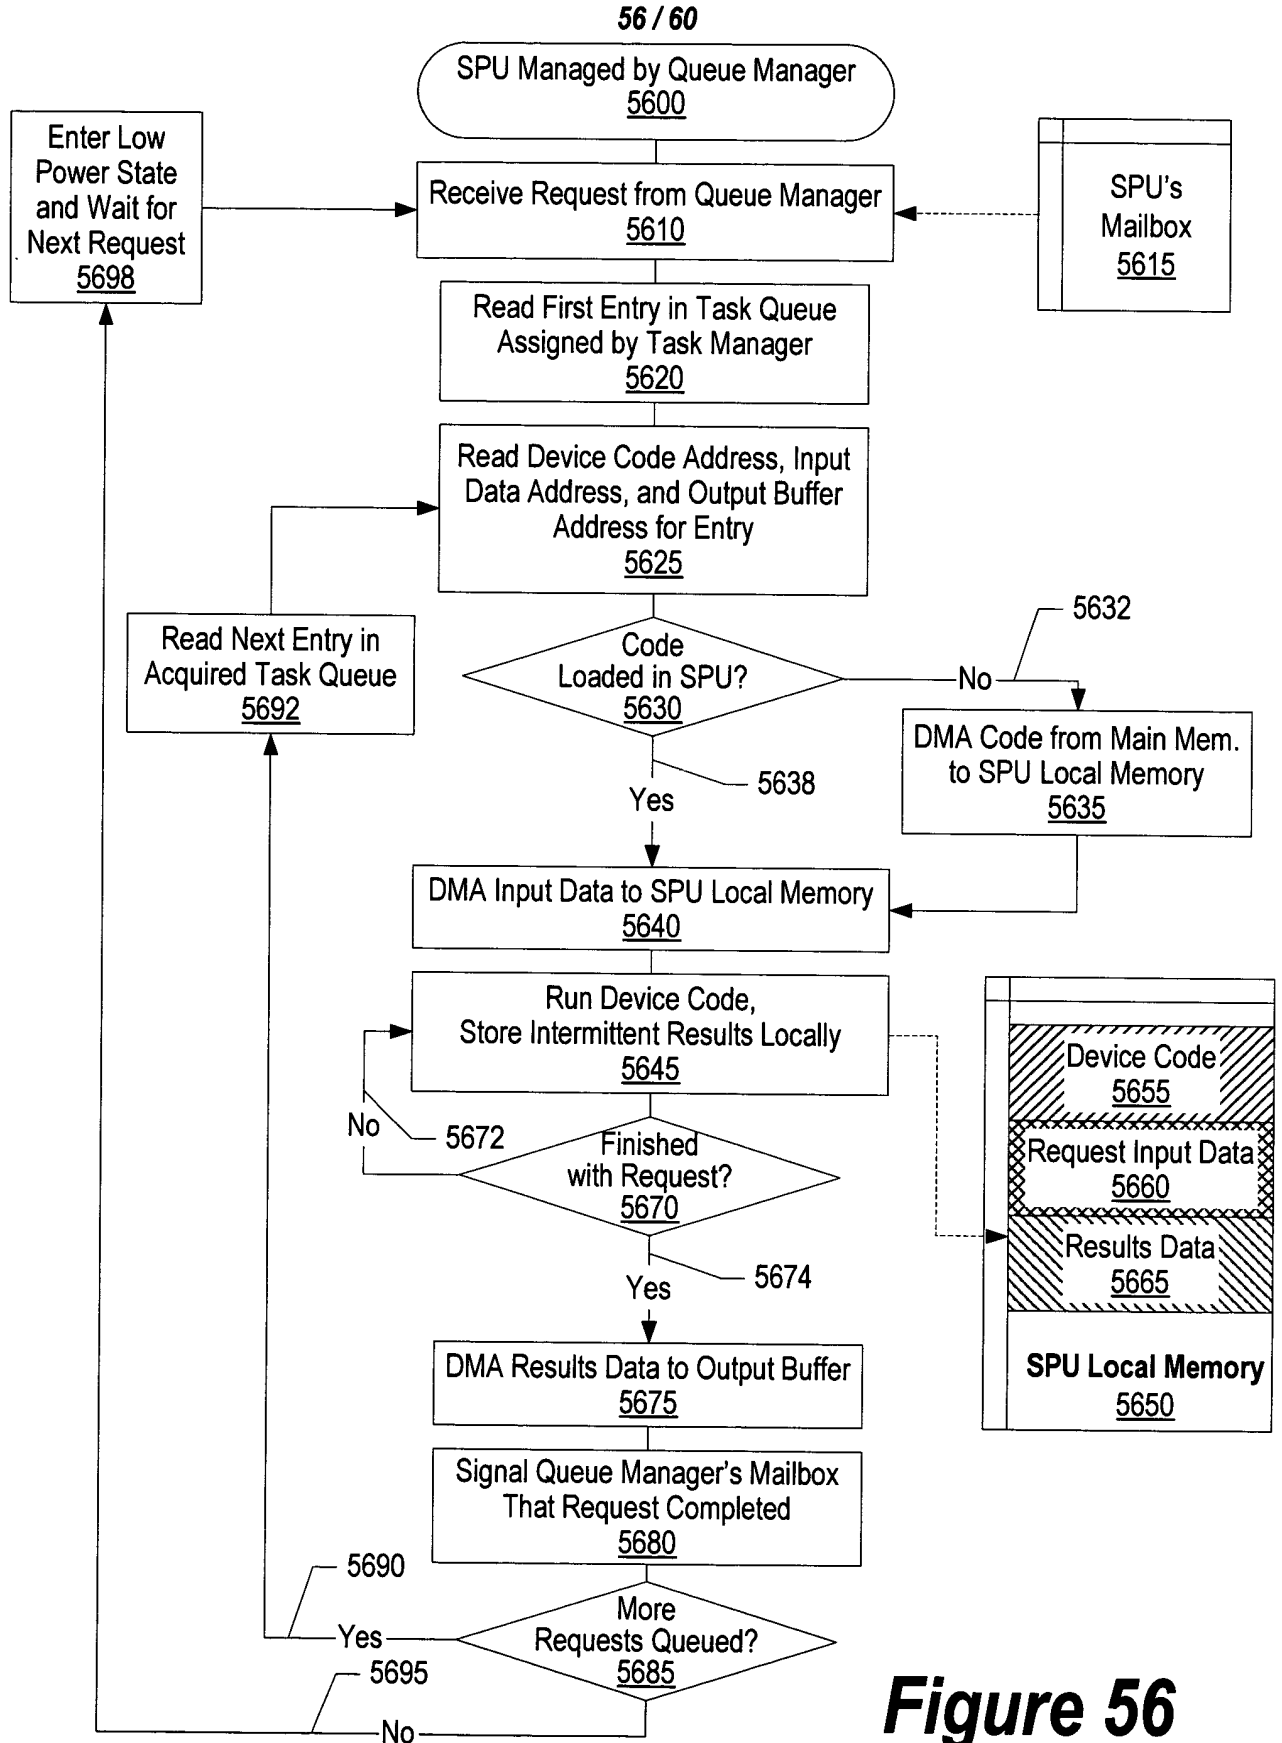

Figure 29

Figure 30

Figure 31

Figure 32

Figure 33

Figure 34

Memory Access Control Table

The diagram shows a table with 64 rows, indexed from 0 to 63. Each row contains four columns: 'Base', 'Size', 'Access Key', and 'Access Key Mask'. Callout 3504 points to the 'ID' column header. Callout 3506 points to the 'Base' column header. Callout 3508 points to the 'Size' column header. Callout 3510 points to the 'Access Key' column header. Callout 3512 points to the 'Access Key Mask' column header. Callout 3502 is an arrow pointing to the table structure.

Figure 47

Figure 48

Figure 49

Figure 50

51 / 60

Figure 51

52 / 60

Figure 52

Figure 53

Figure 54

Figure 55

Figure 57

Figure 58

Figure 59

Figure 60